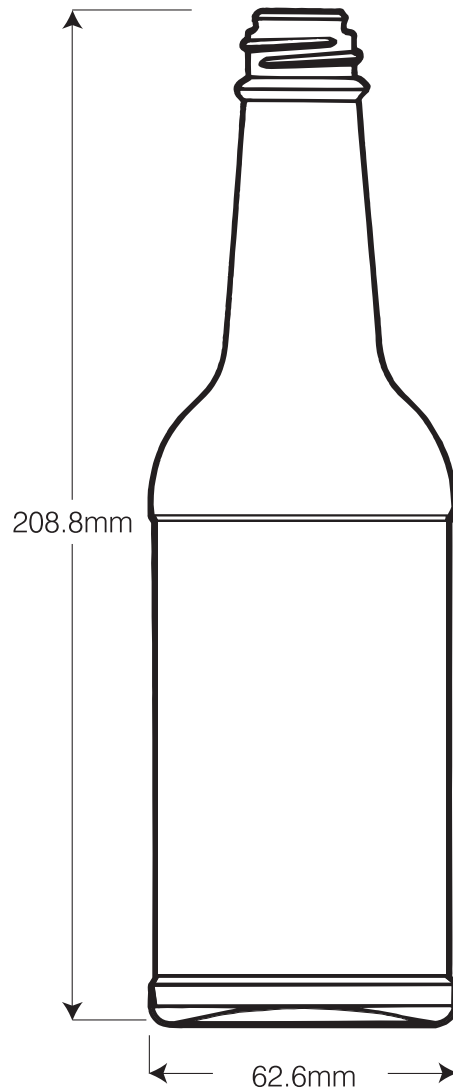

18

24

HS FRENCH FLINT

THE GLASS CONTAINER SPECIALISTS

100Z WORCESTER SAUCE GLASS BOTTLE

Product code	WORC100Z
Finish	24mm Snap & Screw
Capacity	315ml
Brim-full capacity	315ml